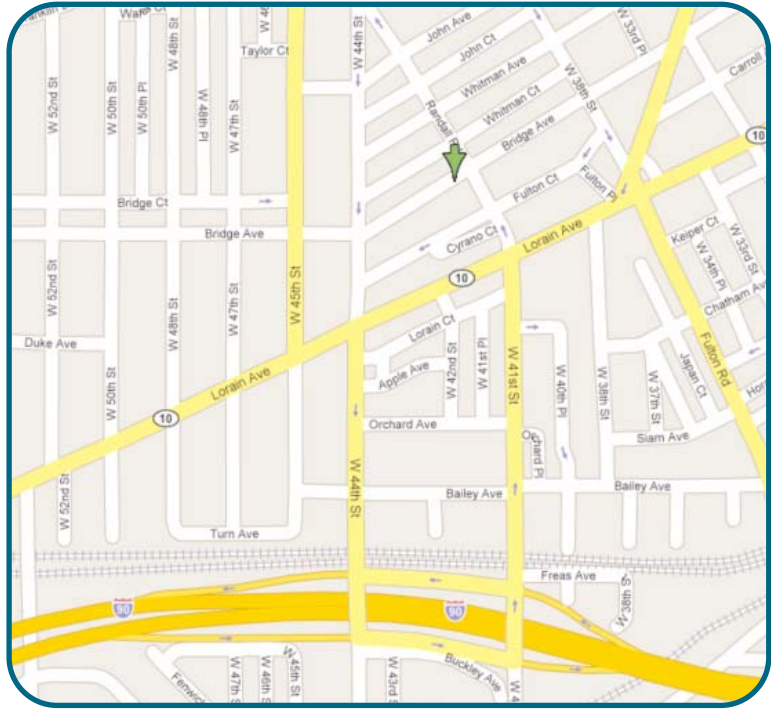

[VIA RTA]

Bus No. 25. Take Bus Number 25 (Buckeye-Woodland/MadisonWestgate).
Take it to the corner of West 41st Street and Bridge.
Get off the bus at Bridge.
Walk north on Bridge 1/2 a block. May Dugan Center is at 4115 Bridge.

Bus No. 22. Take Bus Number 22 – the Lorain Avenue bus.
Take it to West 41st and get off the bus.
Walk north to 4115 Bridge. It's 3 minute walk from Lorain & W. 41st

[VIA EAST SIDE BY CAR]

From Carnegie - Downtown:

From Freeway:

From I-90 West - exit at West 41st/44th - just after downtown.

At Exit make a right onto West 41st. Go North on West 41st and cross Lorain Avenue. Make a sharp left into our parking lot, corner of West 41st and Bridge.

[Or]

Take I-176 North to I-90 West. I-90 West to the West 41st/44th Exit – just after downtown. Make a right on West 41st - proceed north. Cross over Lorain Avenue and take a sharp left into our parking lot.